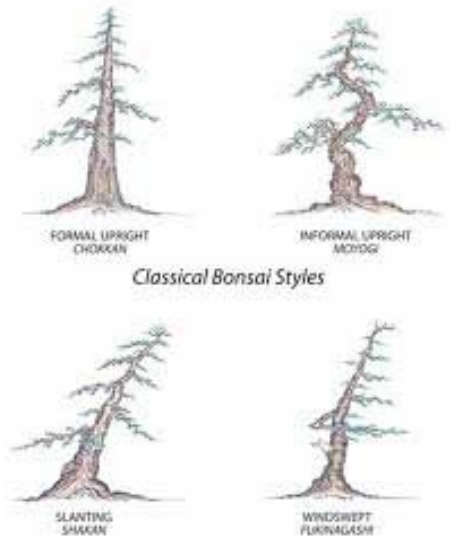

Daisy

Ginny

Chuck

Paul

Tom

**See you
Saturday,
February 5th
Noon - 2 P.M.**

© Original Artist
Reproduction rights obtainable from
www.CartoonStock.com